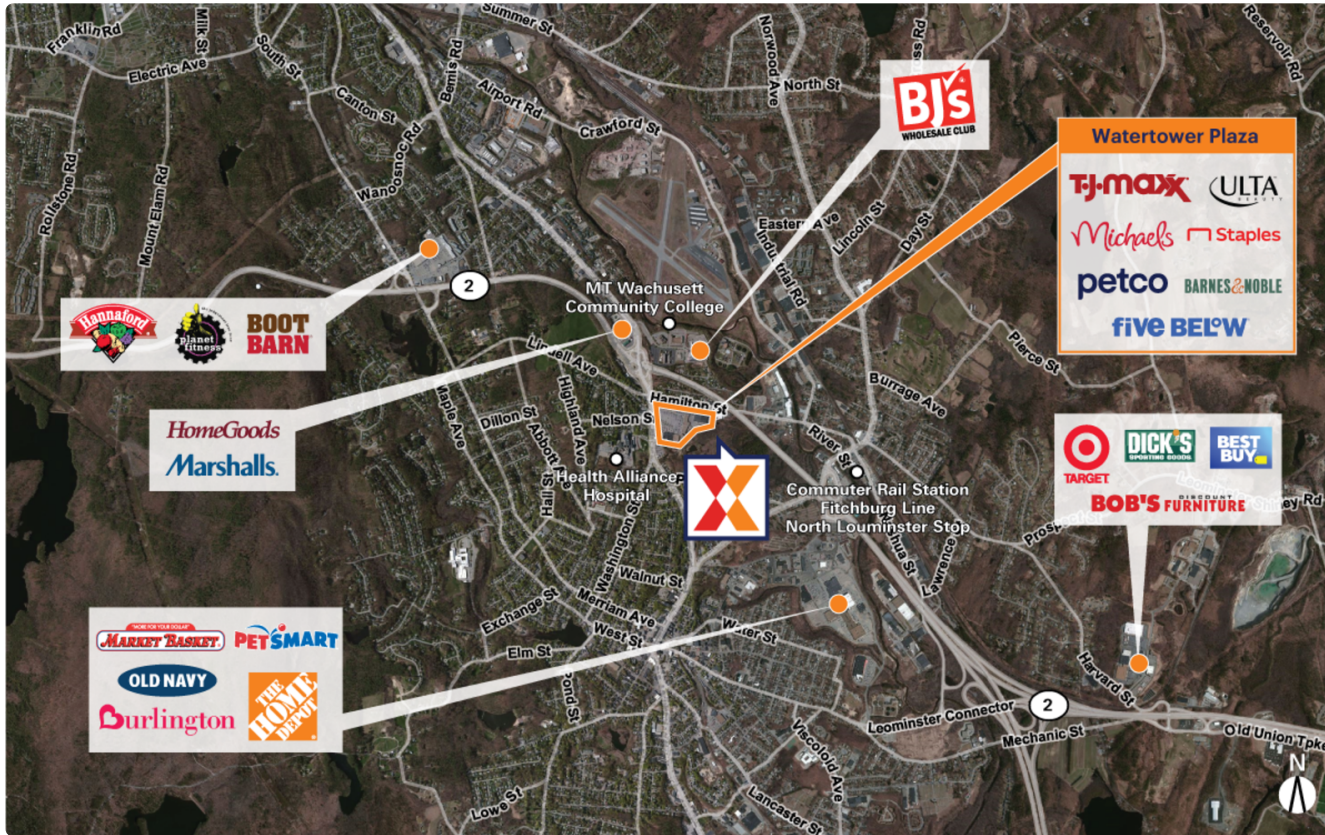

WaterTower Plaza

489-493 North Main Street | Leominster, MA 01453

Worcester County Worcester, MA 285,714 Sq Ft

42.5423, -71.7578

Demographics	1 Mile	3 Miles	5 Miles
Population	7,873	52,085	97,102
Daytime Pop.	10,142	43,950	96,057
Households	3,384	21,371	38,207
Income	\$111,033	\$112,886	\$113,357

Source: Synergos Technologies, Inc. 2024

Highly trafficked regional shopping center drawing an estimated 3.1M annual visits (Placer.ai 2025)

Benefit from traffic draw of strong national retailers including T.J. Maxx, Petco, Michaels, Ocean State Job Lot, Paper Source and Barnes & Noble

An \$11M center redevelopment was completed in 2025, adding Five Below and Ulta Beauty

Close proximity to U Mass Memorial – Clinton Hospital with 111-beds (Dept of Homeland Security)

High visibility from 55,000 vehicles daily on MA/Hwy 2 and 32,000 vehicles daily on MA 12/Main Street (Kalibrate 2022)

Current Tenants

Space size listed in square feet

0001B	Kay Jewelers	1,970
0002	ULTA Beauty	8,758
0003A	Ocean State Job Lot	33,404
0003B	Michaels	23,769
0003C	Gardner-White Furniture	33,969
0004	L.A. Nails	1,350
0005	Eyebrow Station	1,350
0006	H&R Block	1,780
0007	AAA Insurance	2,170
009/0	Five Below	10,800
0011	Petco	15,000
0012B	Famous Footwear	5,153
0013	Paper Source	11,339
0015	Bath & Body Works	2,700
0016	Sally Beauty Supply	1,350
0017A	Visionworks	2,689
0018	T.J. Maxx	25,050
0019	Occupied	7,967
0019A	Staples	15,036
0020	Barnes and Noble	20,150
0021	Applebee's	5,500
0022	MedExpress Urgent Care	5,141
0023	LongHorn Steakhouse	5,000